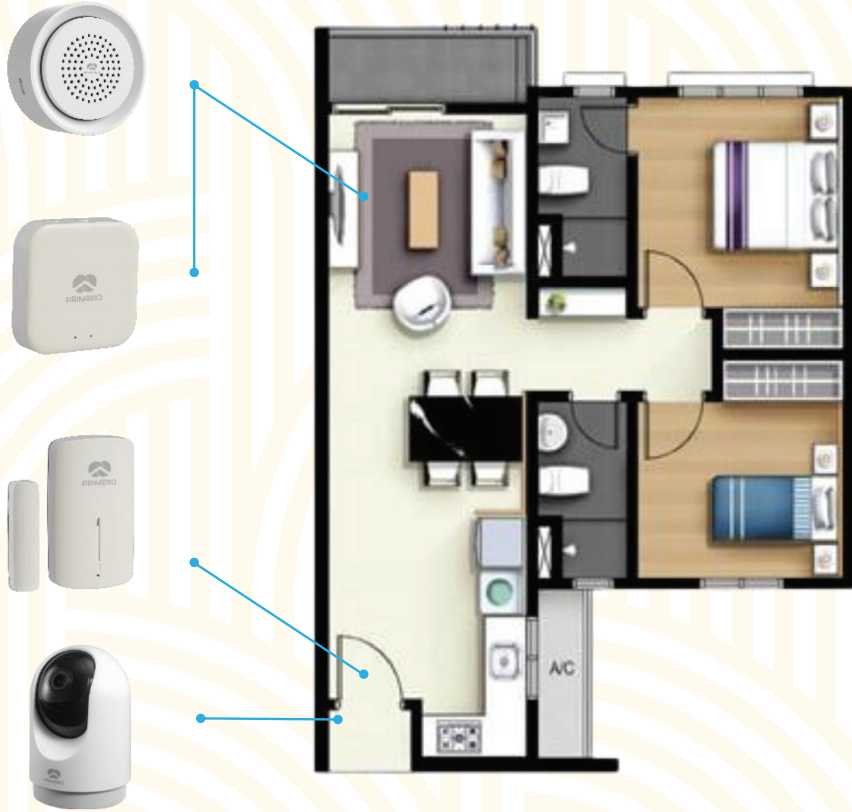

Life becomes easy with **Primero**.
Link the electrical appliances, create your smart scene.

Product Functions

Device Name	Key Features
Smart Camera 2k	Indoor camera with precise motion detection & tracking, two-way audio & night vision.
Smart Door Lock P9	Advanced door lock with 3D facial recognition, fingerprint, PIN, and smart auto-locking for enhanced security.
Presence Sensor (Z)	High-precision motion detection, ideal for targeted security and alert automations.
Entry Sensor (Z)	Monitors doors or windows for open/close status—perfect for security and notifications.
3-/2-/1-Gang Switch (Z)	Replaces standard switches with 3/ 2/ 1 control(s) in one panel, allowing remote control and automation of lighting & appliances.
Smart Audible Alarm (Z)	90dB sounds alarm with multiple ringtones, ideal for immediate notifications on sensor triggers.
Smart Curtain Motor (Z)	Motorized curtain with remote or automated control, perfect for privacy and convenience.
Environment Sensor (Z)	Monitors environmental changes like temperature and humidity for customized automations and alerts.
Smart Gateway	Connects all sensors and switches; compatible with (Z) indicated products.
IR Universal Remote Control	Ideal for controlling all IR-enabled devices like TVs and air conditioners.

PRODUCT PLACEMENT

Smart Living Package (Type A, B, C)

Audible Alarm

Smart Gateway

Door Entry Sensor

Z3 Smart Camera

Total **RM596** only

Add-on

Smart Door Lock P9

Environment Sensor

Smart Presence Sensor

Smart Light Switch (1-Gang) - Grey

Smart Light Switch (2-Gang) - Grey

Smart Light Switch (3-Gang) - Grey

Motorized Curtain

IR Universal Remote Control