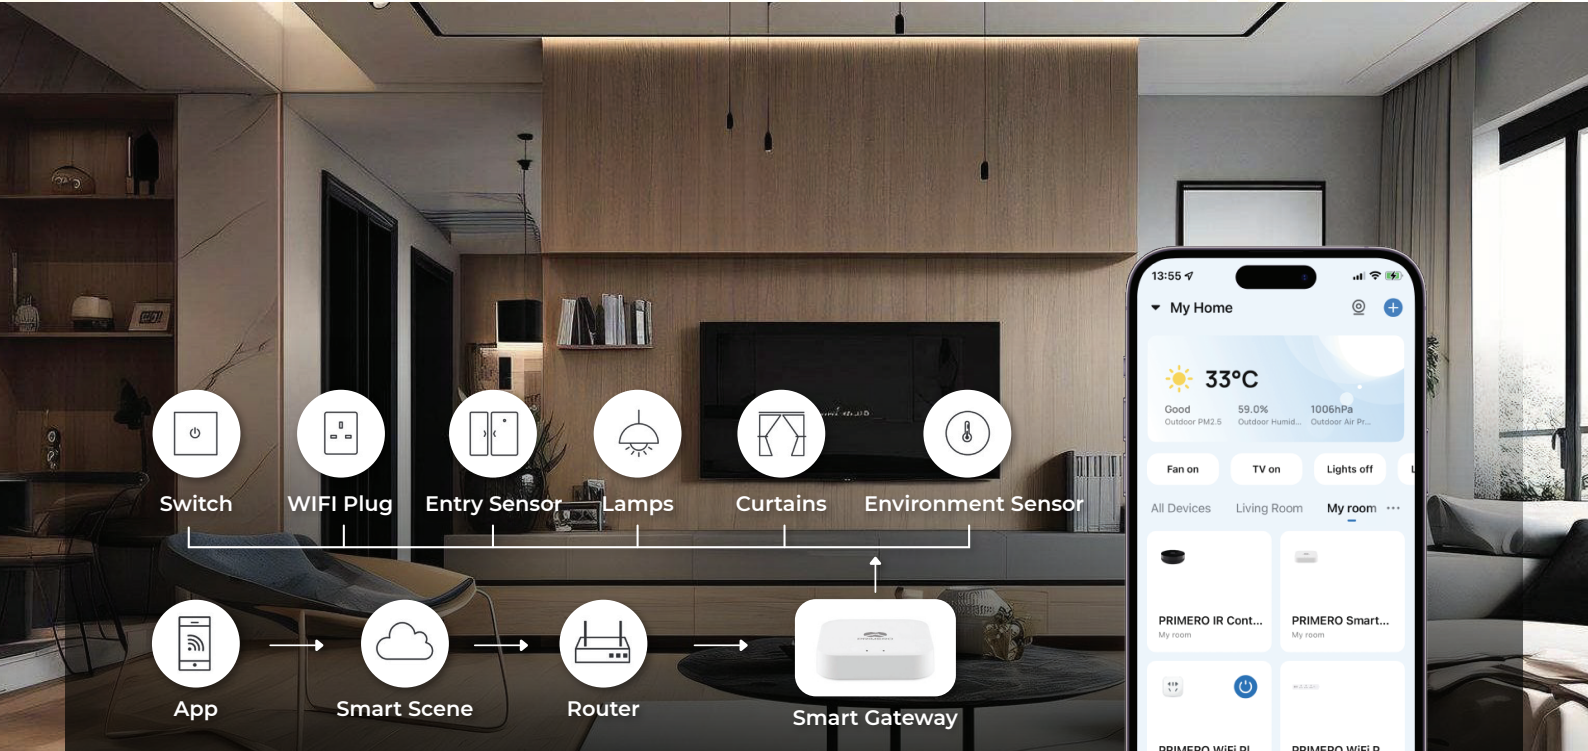

Life becomes easy with **Primero**.
Link the electrical appliances, create your smart scene.

Product Functions

Device Name	Key Features
Smart Camera 2k	Indoor camera with precise motion detection & tracking, two-way audio & night vision.
Smart Door Lock P9	Advanced door lock with 3D facial recognition, fingerprint, PIN, and smart auto-locking for enhanced security.
Presence Sensor (Z)	High-precision motion detection, ideal for targeted security and alert automations.
Entry Sensor (Z)	Monitors doors or windows for open/close status—perfect for security and notifications.
3-/2-/1-Gang Switch (Z)	Replaces standard switches with 3/ 2/ 1 control(s) in one panel, allowing remote control and automation of lighting & appliances.
Smart Audible Alarm (Z)	90dB sounds alarm with multiple ringtones, ideal for immediate notifications on sensor triggers.
Smart Curtain Motor (Z)	Motorized curtain with remote or automated control, perfect for privacy and convenience.
Environment Sensor (Z)	Monitors environmental changes like temperature and humidity for customized automations and alerts.
Smart Gateway	Connects all sensors and switches; compatible with (Z) indicated products.
IR Universal Remote Control	Ideal for controlling all IR-enabled devices like TVs and air conditioners.

PRODUCT PLACEMENT

Smart Living Package (Type A, B, C)

Audible Alarm

Smart Gateway

Door Entry Sensor

Z3 Smart Camera

Total **RM596** only

Add-on

Smart Door Lock P9

Environment Sensor

Smart Presence Sensor

Smart Light Switch (1-Gang) - Grey

Smart Light Switch (2-Gang) - Grey

Smart Light Switch (3-Gang) - Grey

Motorized Curtain

IR Universal Remote Control