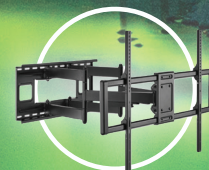

# SKYWORTH SUE7600 Series

50" 55" 65" 70" 75" 86"

**2**  
YEARS  
Warranty

**FREE**  
Delivery

Fixed  
**RM270**  
With Installation  
(50" - 120")

Adjustable  
**RM620**  
With Installation  
(50" - 120")

**50" RM1,499**

**55" RM1,799**

**65" RM2,399**

**70" RM2,799**

**75" RM3,559**

**86" RM6,459**

*\*Terms and conditions apply.*

*\*Prices may be subject to change without prior notice. Images shown are for illustration purpose only.*