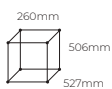

GLAMOUR
Outright
RM 4,100

- ❄️ 2.5L
- ☕️ 2.4L
- 🌡️ 2.7L