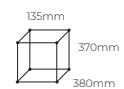

- ❄️ 2.5L
- ☕️ 2.4L
- 🌡️ 2.7L

**GRANDE**  
Outright  
**RM 4,500**

- ❄️ 2.5L
- ☕️ 2.4L
- 🌡️ 2.7L

**MARVEL**  
Outright  
**RM 1,999**

- Water Temperature
- 🌡️ Table Top Tankless

Terms & Conditions Apply

**GET FREE SERVICE EVERY 4 MONTHS  
FILTER REPLACEMENT & WARRANTY**