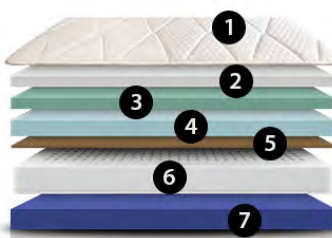

Product Specification :

1. Luxurious Cool Silk Fabric
2. Natural Latex
3. Super Soft Foam
4. High Density Foam
5. Coconut Fibre
6. 7 Zone Pocket Spring
7. Base Support Layer

Golden Silk 12-inch thickness

Queen Size 1530(W) x 1900(L) x 305(H) mm

RM 2,599

King Size 1830(W) x 1900(L) x 305(H) mm

RM 2,999