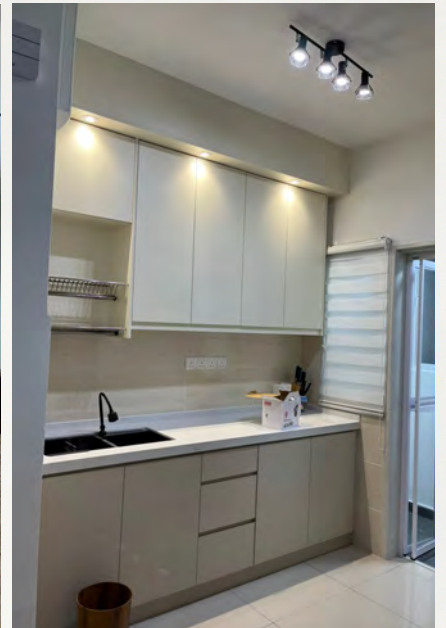

Dry kitchen: 5ft Breakfast counter & fridge cabinet

Living area: 6ft Hanging TV cabinet

SKYWALKER INTERIOR

SKYWALKER INTERIOR

BUILDING
THE
FUTURE

ONE DREAM HOME AT A TIME

SERVICES WE PROVIDE:

ID Consultation