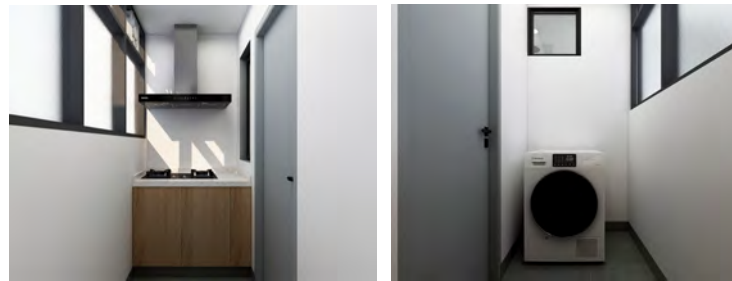

Kitchen/Dining