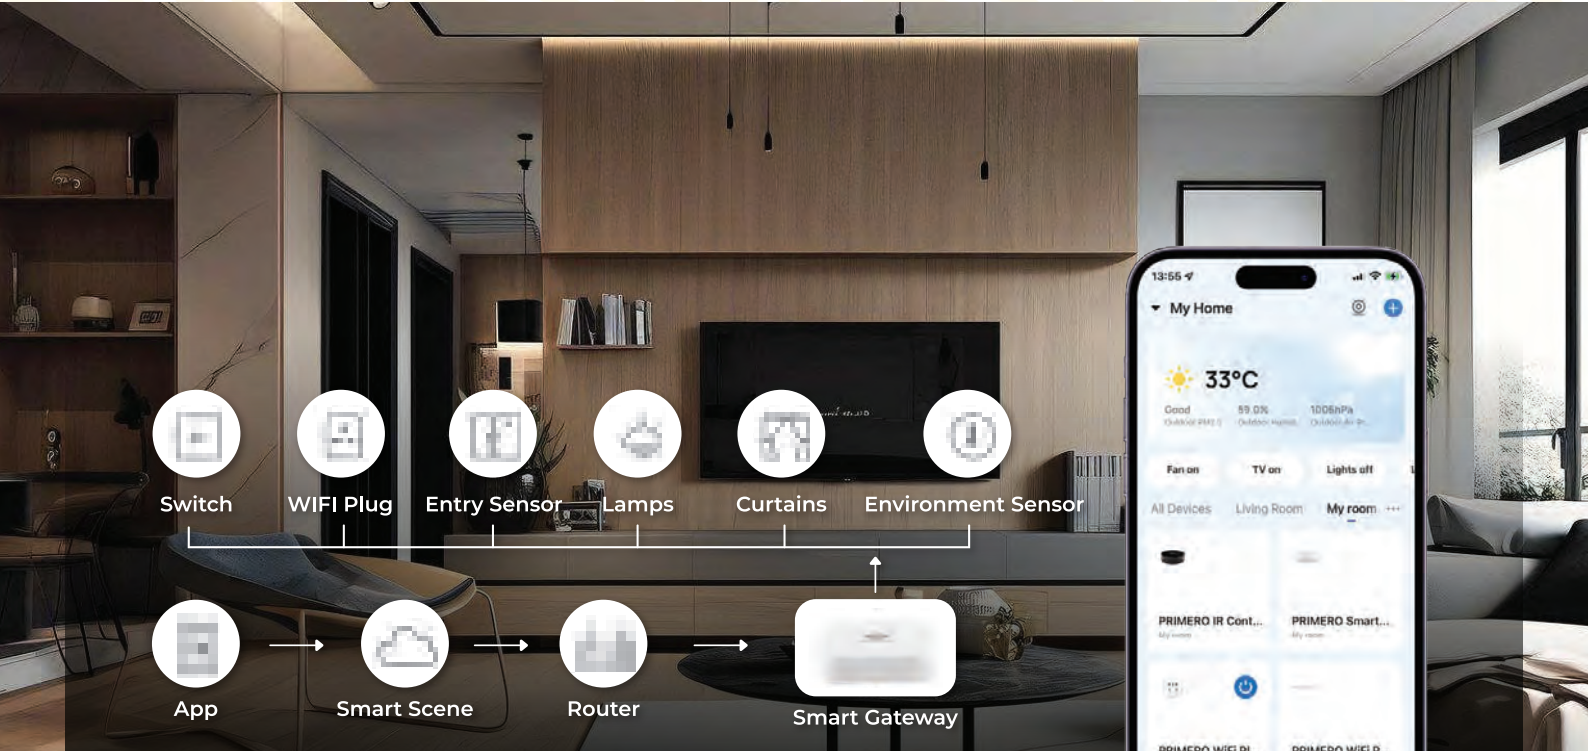

FIND US

📍 Wisma Uniqbe, 149-151
Jalan Maharajalela,
50460 Kuala Lumpur.

Life becomes easy with **Primerio**.
Link the electrical appliances, create your smart scene.

Product Functions

Device Name	Key Features
Smart Camera 2k	Indoor camera with precise motion detection & tracking, two-way audio & night vision.
Smart Door Lock P9	Advanced door lock with 3D facial recognition, fingerprint, PIN, and smart auto-locking for enhanced security.
Presence Sensor (Z)	High-precision motion detection, ideal for targeted security and alert automations.
Entry Sensor (Z)	Monitors doors or windows for open/close status—perfect for security and notifications.
3-/2-/1-Gang Switch (Z)	Replaces standard switches with 3/ 2/ 1 control(s) in one panel, allowing remote control and automation of lighting & appliances.
Smart Audible Alarm (Z)	90dB sounds alarm with multiple ringtones, ideal for immediate notifications on sensor triggers.
Smart Curtain Motor (Z)	Motorized curtain with remote or automated control, perfect for privacy and convenience.
Environment Sensor (Z)	Monitors environmental changes like temperature and humidity for customized automations and alerts.
Smart Gateway	Connects all sensors and switches; compatible with (Z) indicated products.
IR Universal Remote Control	Ideal for controlling all IR-enabled devices like TVs and air conditioners.