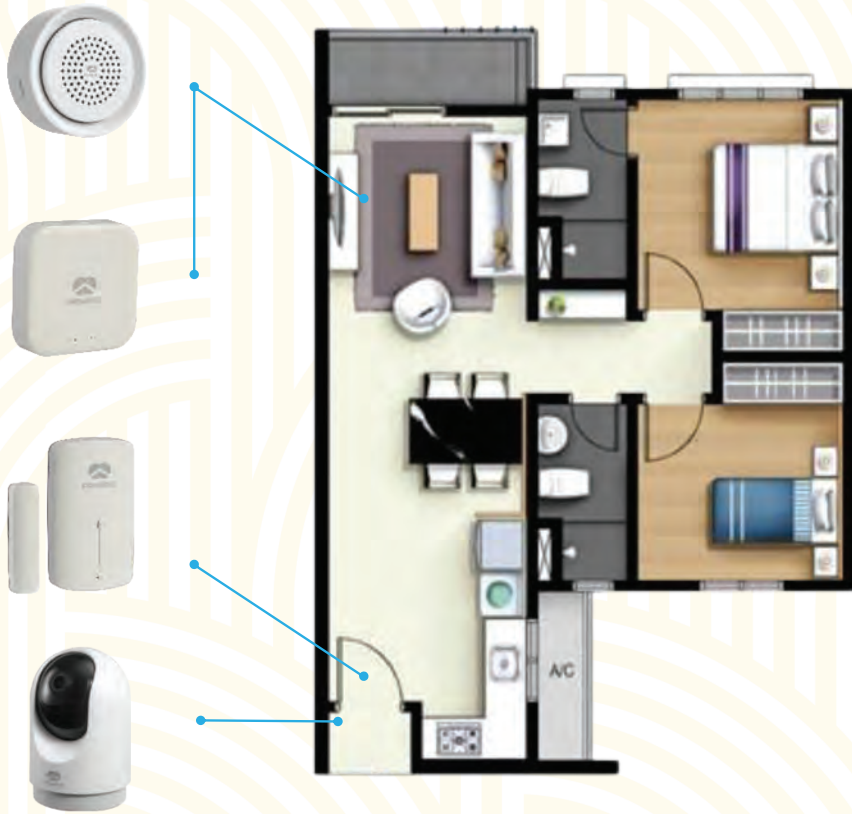

FIND US

📍 Wisma Uniqbe, 149-151
Jalan Maharajalela,
50460 Kuala Lumpur.

Life becomes easy with **Primerio**.
Link the electrical appliances, create your smart scene.

Product Functions

Device Name	Key Features
Smart Camera 2k	Indoor camera with precise motion detection & tracking, two-way audio & night vision.
Smart Door Lock P9	Advanced door lock with 3D facial recognition, fingerprint, PIN, and smart auto-locking for enhanced security.
Presence Sensor (Z)	High-precision motion detection, ideal for targeted security and alert automations.
Entry Sensor (Z)	Monitors doors or windows for open/close status—perfect for security and notifications.
3-/2-/1-Gang Switch (Z)	Replaces standard switches with 3/ 2/ 1 control(s) in one panel, allowing remote control and automation of lighting & appliances.
Smart Audible Alarm (Z)	90dB sounds alarm with multiple ringtones, ideal for immediate notifications on sensor triggers.
Smart Curtain Motor (Z)	Motorized curtain with remote or automated control, perfect for privacy and convenience.
Environment Sensor (Z)	Monitors environmental changes like temperature and humidity for customized automations and alerts.
Smart Gateway	Connects all sensors and switches; compatible with (Z) indicated products.
IR Universal Remote Control	Ideal for controlling all IR-enabled devices like TVs and air conditioners.

PRODUCT PLACEMENT

Smart Living Package (Type A, B, C)

Audible Alarm

Smart Gateway

Door Entry Sensor

Z3 Smart Camera

Total **RM596** only

Add-on