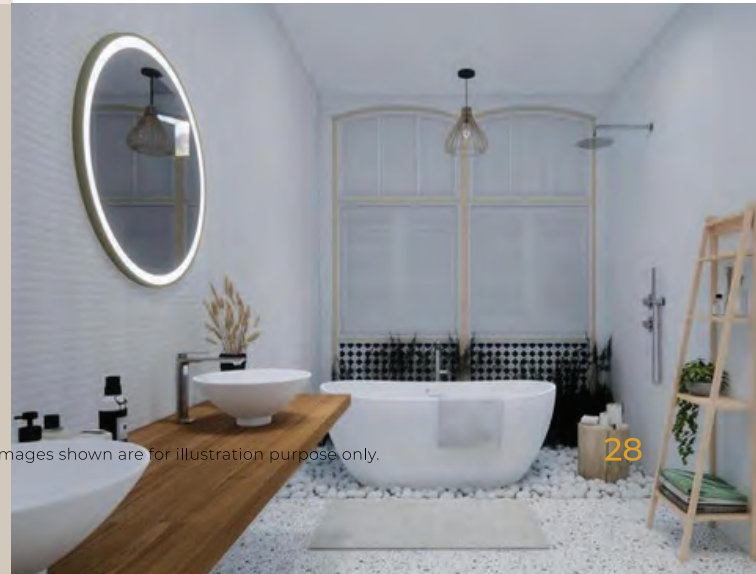

BIG BATH ECOSKY

G-36,ecoSky Commercial No.972,
Jalan Ipoh, Batu 6/12, 68100 Batu
Caves, Selangor

*Prices may be subject to change without prior notice. Images shown are for illustration purpose only.