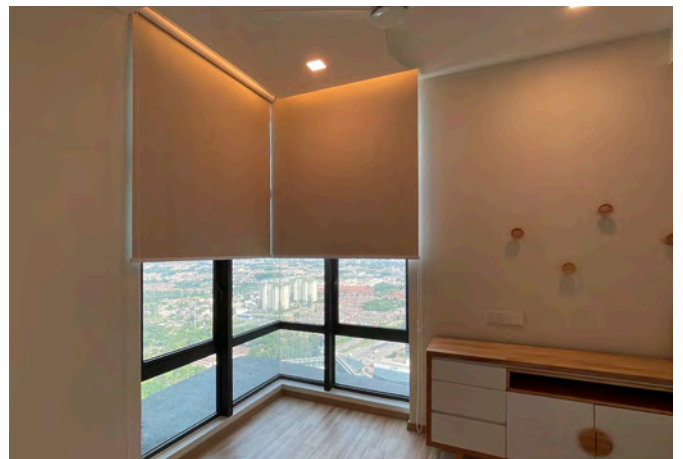

VIEW OUR CURTAINS/ BLINDS IN ACTUAL ROOMS

What We Offer :
i. Tailor-made Curtains
ii. Motorized Curtains
iii. Indoor and Outdoor Blinds

- Quality-sourced material
- Free measurement & quote on site

*Prices may be subject to change without prior notice. Images shown are for illustration purpose only.