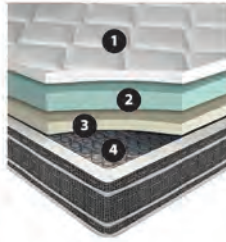

Ideal Eco 10-inch thickness

Queen Size 1530(W) x 1900(L) x 250(H) mm

RM 999

King Size 1830(W) x 1900(L) x 250(H) mm

RM 1,299